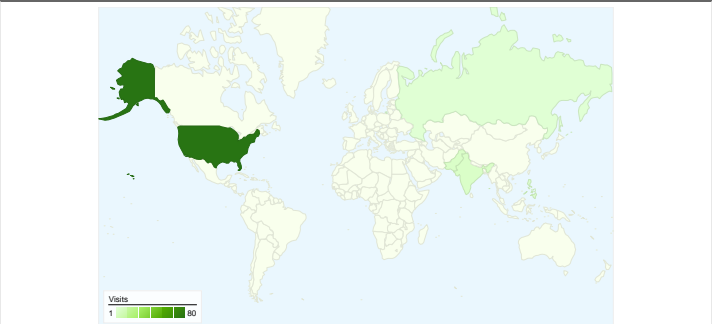

Site Usage

93 Visits

55.91% Bounce Rate

272 Pageviews

00:01:29 Avg. Time on Site

2.92 Pages/Visit

73.12% % New Visits

Visitors Overview

Map Overlay world

Traffic Sources Overview

Content Overview

Pages	Pageviews	% Pageviews
/	92	33.82%
/portfolio.html	30	11.03%
/aboutus.html	27	9.93%
/websites.html	25	9.19%
/services.html	22	8.09%

70 people visited this site

All traffic sources sent a total of 93 visits

 38.71% Direct Traffic

 49.46% Referring Sites

 11.83% Search Engines

- Referring Sites
46.00 (49.46%)
- Direct Traffic
36.00 (38.71%)
- Search Engines
11.00 (11.83%)

93 visits came from 6 countries/territories

Site Usage						
Visits	Pages/Visit	Avg. Time on Site	% New Visits	Bounce Rate		
93 % of Site Total: 100.00%	2.92 Site Avg: 2.92 (0.00%)	00:01:29 Site Avg: 00:01:29 (0.00%)	73.12% Site Avg: 73.12% (0.00%)	55.91% Site Avg: 55.91% (0.00%)		
Country/Territory	Visits	Pages/Visit	Avg. Time on Site	% New Visits	Bounce Rate	
United States	80	3.09	00:01:41	72.50%	52.50%	
Pakistan	4	1.50	00:00:06	25.00%	75.00%	
India	4	1.75	00:00:16	100.00%	75.00%	
Philippines	3	3.33	00:00:28	100.00%	66.67%	
Russia	1	1.00	00:00:00	100.00%	100.00%	
Singapore	1	1.00	00:00:00	100.00%	100.00%	
						1 - 6 of 6