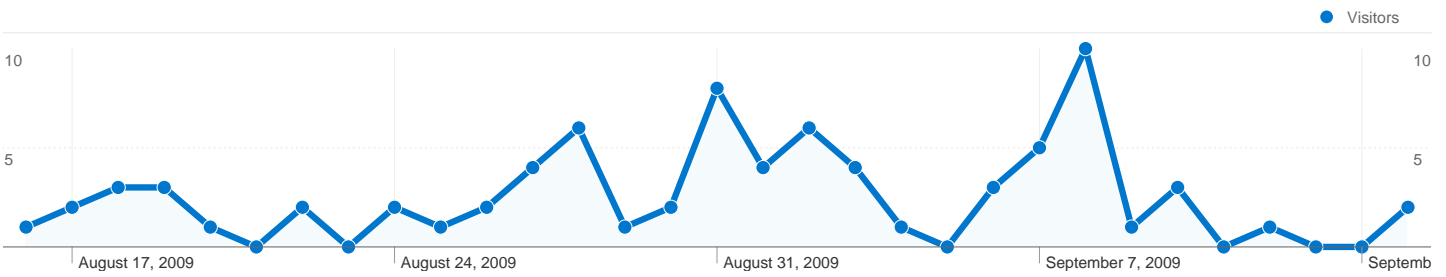

70 people visited this site

93 Visits

70 Absolute Unique Visitors

272 Pageviews

2.92 Average Pageviews

00:01:29 Time on Site

55.91% Bounce Rate

73.12% New Visits

Technical Profile

Browser	Visits	% visits	Connection Speed	Visits	% visits
Internet Explorer	57	61.29%	Unknown	37	39.78%
Firefox	16	17.20%	Cable	29	31.18%
Safari	10	10.75%	DSL	24	25.81%
Chrome	7	7.53%	T1	3	3.23%
Mozilla	2	2.15%