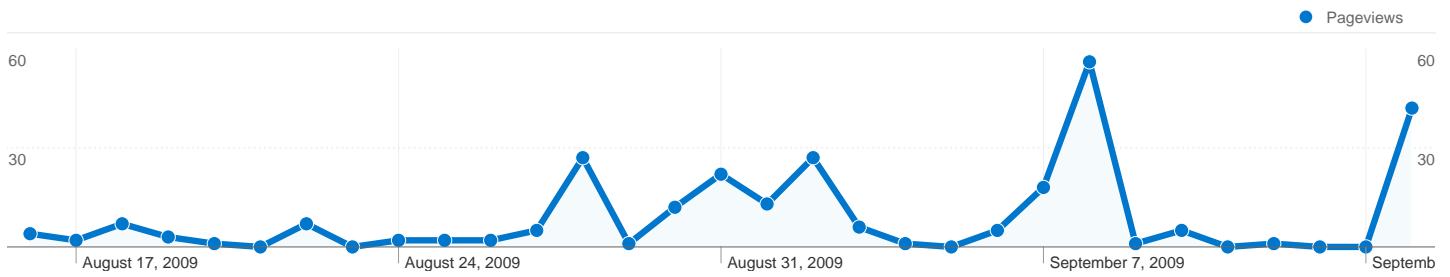

Pages on this site were viewed a total of 272 times

272 Pageviews

217 Unique Views

55.91% Bounce Rate

Top Content

Pages	Pageviews	% Pageviews
/	92	33.82%
/portfolio.html	30	11.03%
/aboutus.html	27	9.93%
/websites.html	25	9.19%
/services.html	22	8.09%