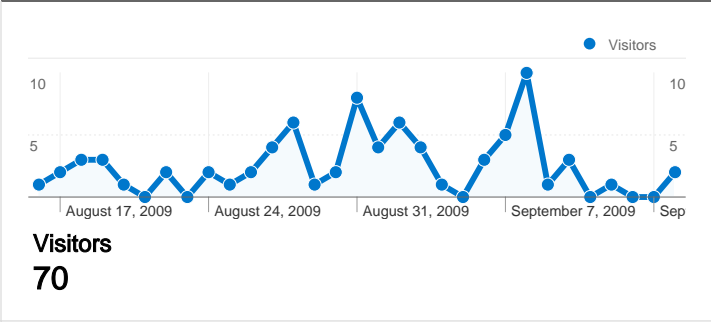

Site Usage

93 Visits

55.91% Bounce Rate

272 Pageviews

00:01:29 Avg. Time on Site

2.92 Pages/Visit

73.12% % New Visits

Visitors Overview

93 Visits

70 Absolute Unique Visitors

272 Pageviews

2.92 Average Pageviews

00:01:29 Time on Site

55.91% Bounce Rate

73.12% New Visits

Technical Profile

93 visits came from 6 countries/territories

Site Usage						
Visits	Pages/Visit	Avg. Time on Site	% New Visits	Bounce Rate		
93 % of Site Total: 100.00%	2.92 Site Avg: 2.92 (0.00%)	00:01:29 Site Avg: 00:01:29 (0.00%)	73.12% Site Avg: 73.12% (0.00%)	55.91% Site Avg: 55.91% (0.00%)		
Country/Territory	Visits	Pages/Visit	Avg. Time on Site	% New Visits	Bounce Rate	
United States	80	3.09	00:01:41	72.50%	52.50%	
Pakistan	4	1.50	00:00:06	25.00%	75.00%	
India	4	1.75	00:00:16	100.00%	75.00%	
Philippines	3	3.33	00:00:28	100.00%	66.67%	
Russia	1	1.00	00:00:00	100.00%	100.00%	
Singapore	1	1.00	00:00:00	100.00%	100.00%	
						1 - 6 of 6

Pages on this site were viewed a total of 272 times

 272 Pageviews

 217 Unique Views

 55.91% Bounce Rate

Top Content

Pages	Pageviews	% Pageviews
/	92	33.82%
/portfolio.html	30	11.03%
/aboutus.html	27	9.93%
/websites.html	25	9.19%
/services.html	22	8.09%