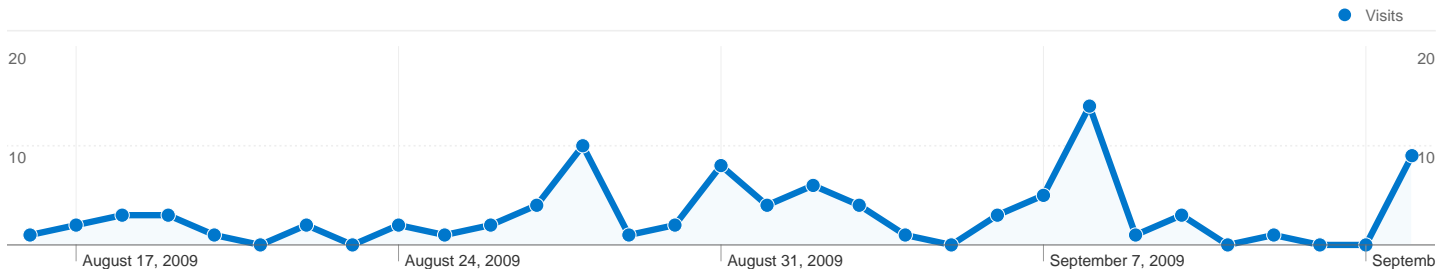

All traffic sources sent a total of 93 visits

38.71% Direct Traffic

49.46% Referring Sites

11.83% Search Engines

- Referring Sites
  46.00 (49.46%)
- Direct Traffic
  36.00 (38.71%)
- Search Engines
  11.00 (11.83%)

Top Traffic Sources

Sources	Visits	% visits	Keywords	Visits	% visits
(direct) ((none))	36	38.71%	ryonwithano.com	2	18.18%
walkfaithfully.com (referral)	11	11.83%	appraisal district website	1	9.09%
designsbydanne.com (referral)	10	10.75%	design graphics in tyler texas	1	9.09%
facebook.com (referral)	9	9.68%	graphic and web design	1	9.09%
google (organic)	7	7.53%	graphic design	1	9.09%