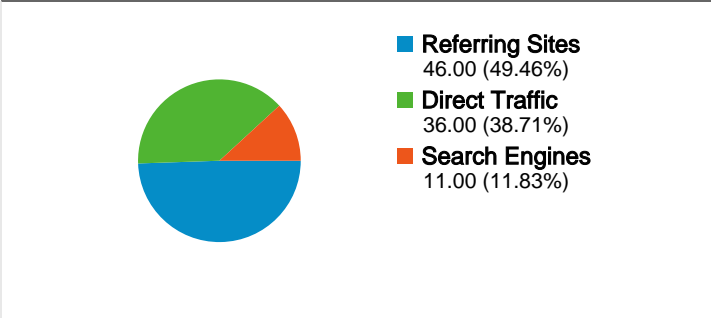

Traffic Sources Overview

Content Overview

Pages	Pageviews	% Pageviews
/	92	33.82%
/portfolio.html	30	11.03%
/aboutus.html	27	9.93%
/websites.html	25	9.19%
/services.html	22	8.09%