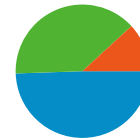

Browser	Visits	% visits	Connection Speed	Visits	% visits
Internet Explorer	57	61.29%	Unknown	37	39.78%
Firefox	16	17.20%	Cable	29	31.18%
Safari	10	10.75%	DSL	24	25.81%
Chrome	7	7.53%	T1	3	3.23%
Mozilla	2	2.15%			

All traffic sources sent a total of 93 visits

 38.71% Direct Traffic

 49.46% Referring Sites

 11.83% Search Engines

- Referring Sites
46.00 (49.46%)
- Direct Traffic
36.00 (38.71%)
- Search Engines
11.00 (11.83%)

Top Traffic Sources

Sources	Visits	% visits	Keywords	Visits	% visits
(direct) ((none))	36	38.71%	ryonwithano.com	2	18.18%
walkfaithfully.com (referral)	11	11.83%	appraisal district website	1	9.09%
designsbydanne.com (referral)	10	10.75%	design graphics in tyler texas	1	9.09%
facebook.com (referral)	9	9.68%	graphic and web design	1	9.09%
google (organic)	7	7.53%	graphic design	1	9.09%