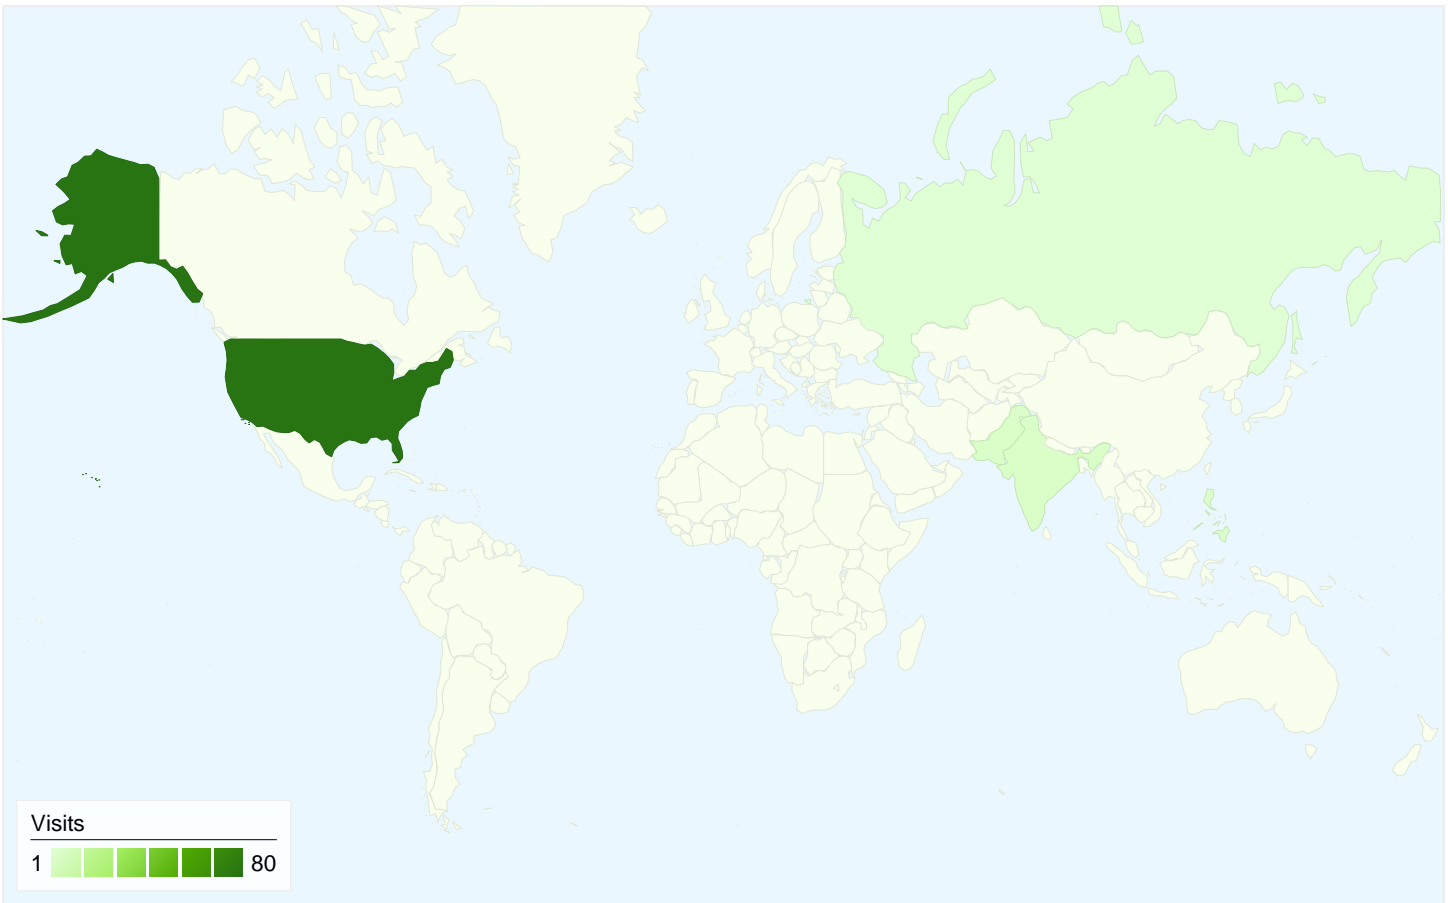

All traffic sources sent a total of 93 visits

 38.71% Direct Traffic

 49.46% Referring Sites

 11.83% Search Engines

- Referring Sites
46.00 (49.46%)
- Direct Traffic
36.00 (38.71%)
- Search Engines
11.00 (11.83%)

93 visits came from 6 countries/territories

Site Usage						
Visits	Pages/Visit	Avg. Time on Site	% New Visits	Bounce Rate		
93 % of Site Total: 100.00%	2.92 Site Avg: 2.92 (0.00%)	00:01:29 Site Avg: 00:01:29 (0.00%)	73.12% Site Avg: 73.12% (0.00%)	55.91% Site Avg: 55.91% (0.00%)		
Country/Territory	Visits	Pages/Visit	Avg. Time on Site	% New Visits	Bounce Rate	
United States	80	3.09	00:01:41	72.50%	52.50%	
Pakistan	4	1.50	00:00:06	25.00%	75.00%	
India	4	1.75	00:00:16	100.00%	75.00%	
Philippines	3	3.33	00:00:28	100.00%	66.67%	
Russia	1	1.00	00:00:00	100.00%	100.00%	
Singapore	1	1.00	00:00:00	100.00%	100.00%	
						1 - 6 of 6